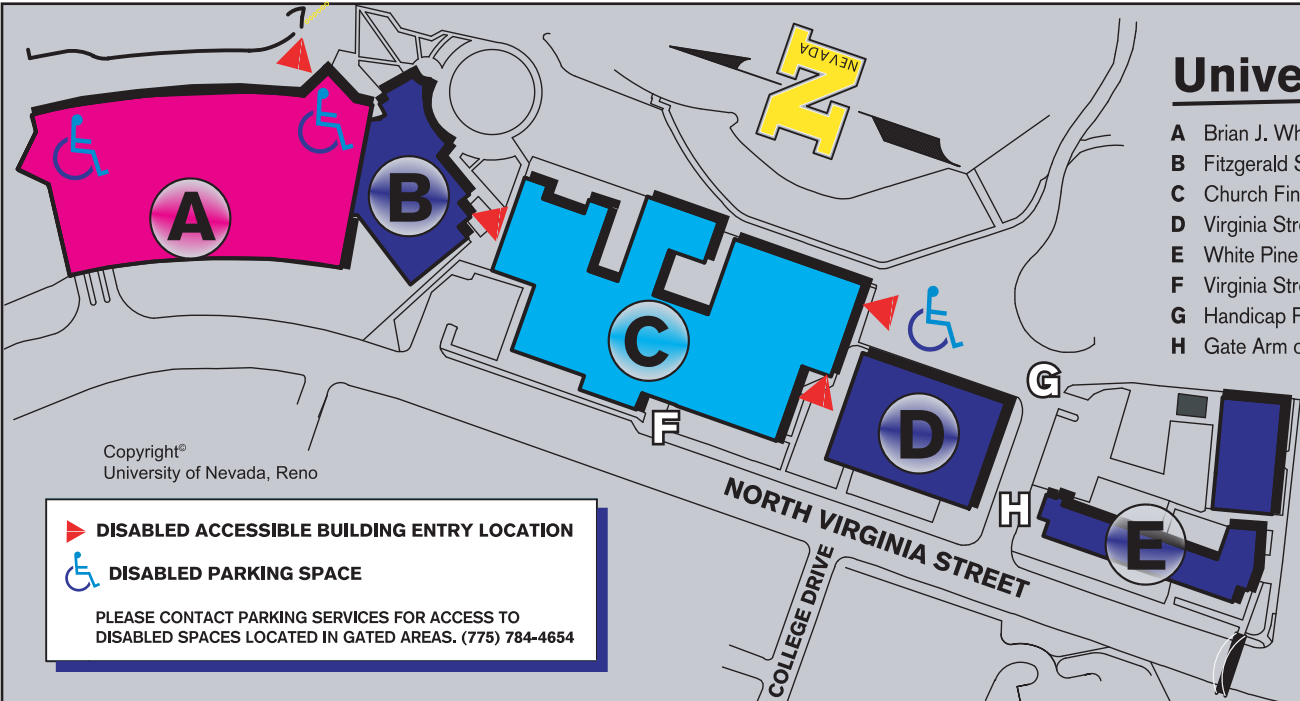

University Buildings

- A** Brian J. Whalen Parking Complex (*Handicap on all floors, NE and SE corners*)
- B** Fitzgerald Student Services Bldg.
- C** Church Fine Arts (*Nightingale Concert Hall, and Redfield Theaters*)
- D** Virginia Street Gym
- E** White Pine Hall
- F** Virginia Street (*Loading Zone, good place to drop people off*)
- G** Handicap Parking lot opens after 6:30 PM M-F
- H** Gate Arm opens at 6:30 PM M-F

PARKING AND TRANSPORTATION SERVICES
 1664 N. VIRGINIA STREET
 MAIL STOP 0254
 RENO, NEVADA 89557
 PARKING - 775-784-4654 POLICE- 775-784-4013

The University of Nevada, Reno is an equal Opportunity / Affirmative Action institution. The university employs only U.S. citizens and those aliens lawfully authorized to work in the United States. Revised 7/07